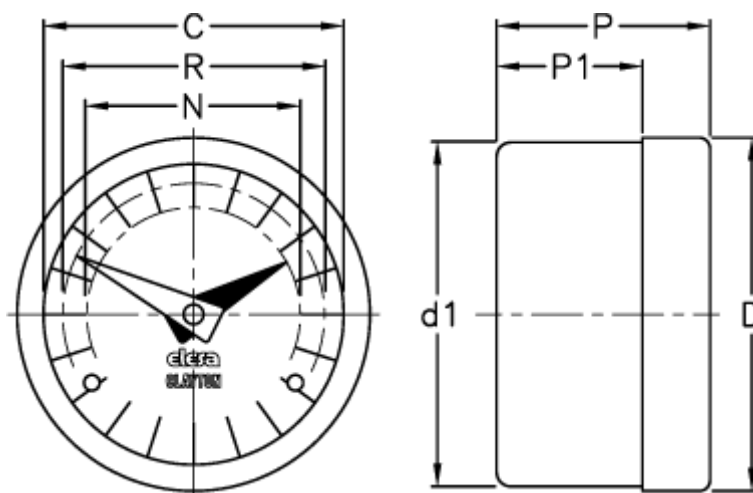

Article number: 2307070081

Description: E+G Gravity indicator
GA11-0040-D

Measures

C = 42

D = 49.8

D1 = 48.2

N = 30

P = 30

P1 = 23.0

R = 37